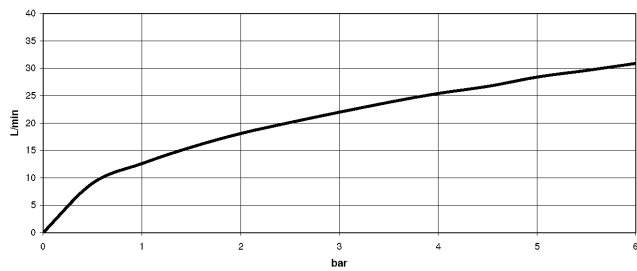

27 502 370

- 225mm projection
- complete hand shower set: normal flow
- spout: circular, air-enriched flow
- complete hand shower set with anti-scale system
- automatic bath/shower diverter
- height of mixer 185 mm
- height up to aerator 140 mm
- hole diameter valve 32 mm
- hole diameter spout 32 mm
- hole diameter for complete hand shower set 32 mm
- rosette for spout Ø 70mm
- rosette for complete hand shower set Ø 60mm
- rosette for deck valve Ø 60mm
- metal shower hose 1750mm with integrated anti-twist protection
- max. spout flow rate 23 l/min
- max. flow for complete hand shower set 6.8 l/min

Recommended miscellaneous

Perfecto installation kit -

12 614 970 90

27 502 370
mm [inches]
1:10

Flow rate chart

Certificates

LGA_8028. Belgaqua_21-380-
27_4.

27 502 370