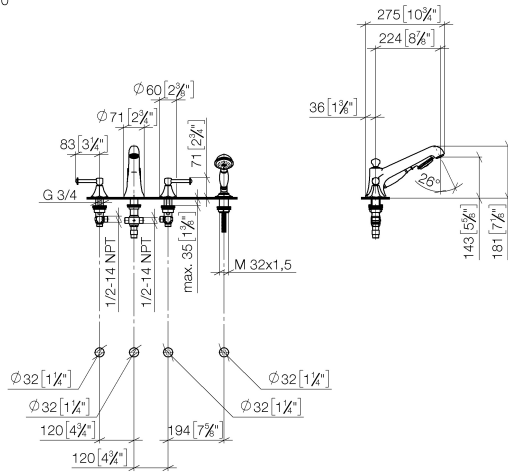

27 502 370

- 225mm projection
- complete hand shower set: normal flow
- spout: circular, air-enriched flow
- complete hand shower set with anti-scale system
- automatic bath/shower diverter
- height of mixer 185 mm
- height up to aerator 140 mm
- hole diameter valve 32 mm
- hole diameter spout 32 mm
- hole diameter for complete hand shower set 32 mm
- rosette for spout Ø 70mm
- rosette for complete hand shower set Ø 60mm
- rosette for deck valve Ø 60mm
- metal shower hose 1750mm with integrated anti-twist protection
- max. spout flow rate 23 l/min
- max. flow for complete hand shower set 6.8 l/min

Intrinsic protection against back flow.

	Durabross (23kt Gold)	27 502 370-09
	Chrome	27 502 370-00
	Brushed Platinum	27 502 370-06
	Platinum	27 502 370-08
	Brushed Durabross (23kt Gold)	27 502 370-28
	Brushed Dark Platinum	27 502 370-99

Recommended miscellaneous

Perfecto installation kit -

12 614 970 90

27 502 370
mm [inches]
1:10

Flow rate chart

Certificates

LGA_8028. Belgaqua_21-380-
27_4.

27 502 370

Spare parts list

No.	Item Number	Name	Quantity used	Delivery time
1	20 000 370-09	side panel	1	60
2	13 502 380-09	spout	1	60
3	12 502 970 90	High pressure hose 1/2" x 1/2" x 400 mm -	2	2
4	20 000 371-09	side panel	1	60
5	27 703 370-09	shower set	1	60