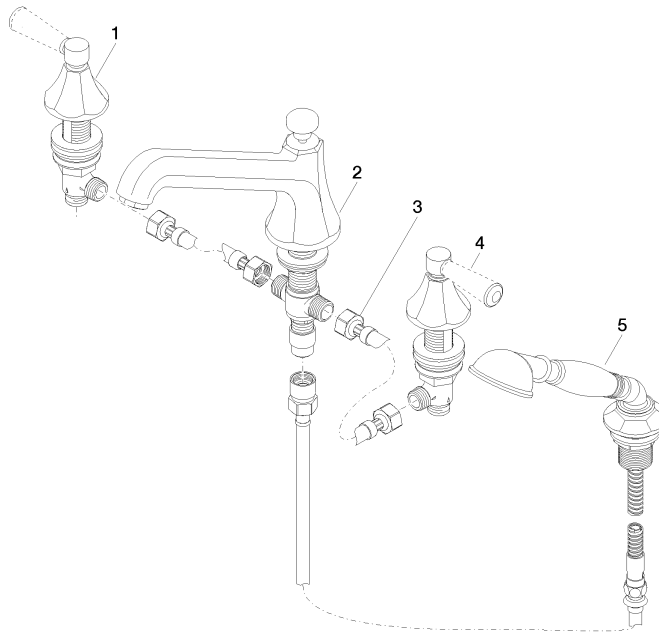

27 502 370

- 225mm projection
- complete hand shower set: normal flow
- spout: circular, air-enriched flow
- complete hand shower set with anti-scale system
- automatic bath/shower diverter
- height of mixer 185 mm
- height up to aerator 140 mm
- hole diameter valve 32 mm
- hole diameter spout 32 mm
- hole diameter for complete hand shower set 32 mm
- rosette for spout Ø 70mm
- rosette for complete hand shower set Ø 60mm
- rosette for deck valve Ø 60mm
- metal shower hose 1750mm with integrated anti-twist protection
- max. spout flow rate 23 l/min
- max. flow for complete hand shower set 6.8 l/min

Recommended miscellaneous

Perfecto installation kit -

12 614 970 90

27 502 370
mm [inches]
1:10

Flow rate chart

Certificates

LGA_8028. Belgaqua_21-380-
27_4.

27 502 370

Spare parts list

No.	Item Number	Name	Quantity used	Delivery time
1	20 000 370-09	side panel	1	60
2	13 502 380-09	spout	1	60
3	12 502 970 90	High pressure hose 1/2" x 1/2" x 400 mm -	2	2
4	20 000 371-09	side panel	1	60
5	27 703 370-09	shower set	1	60